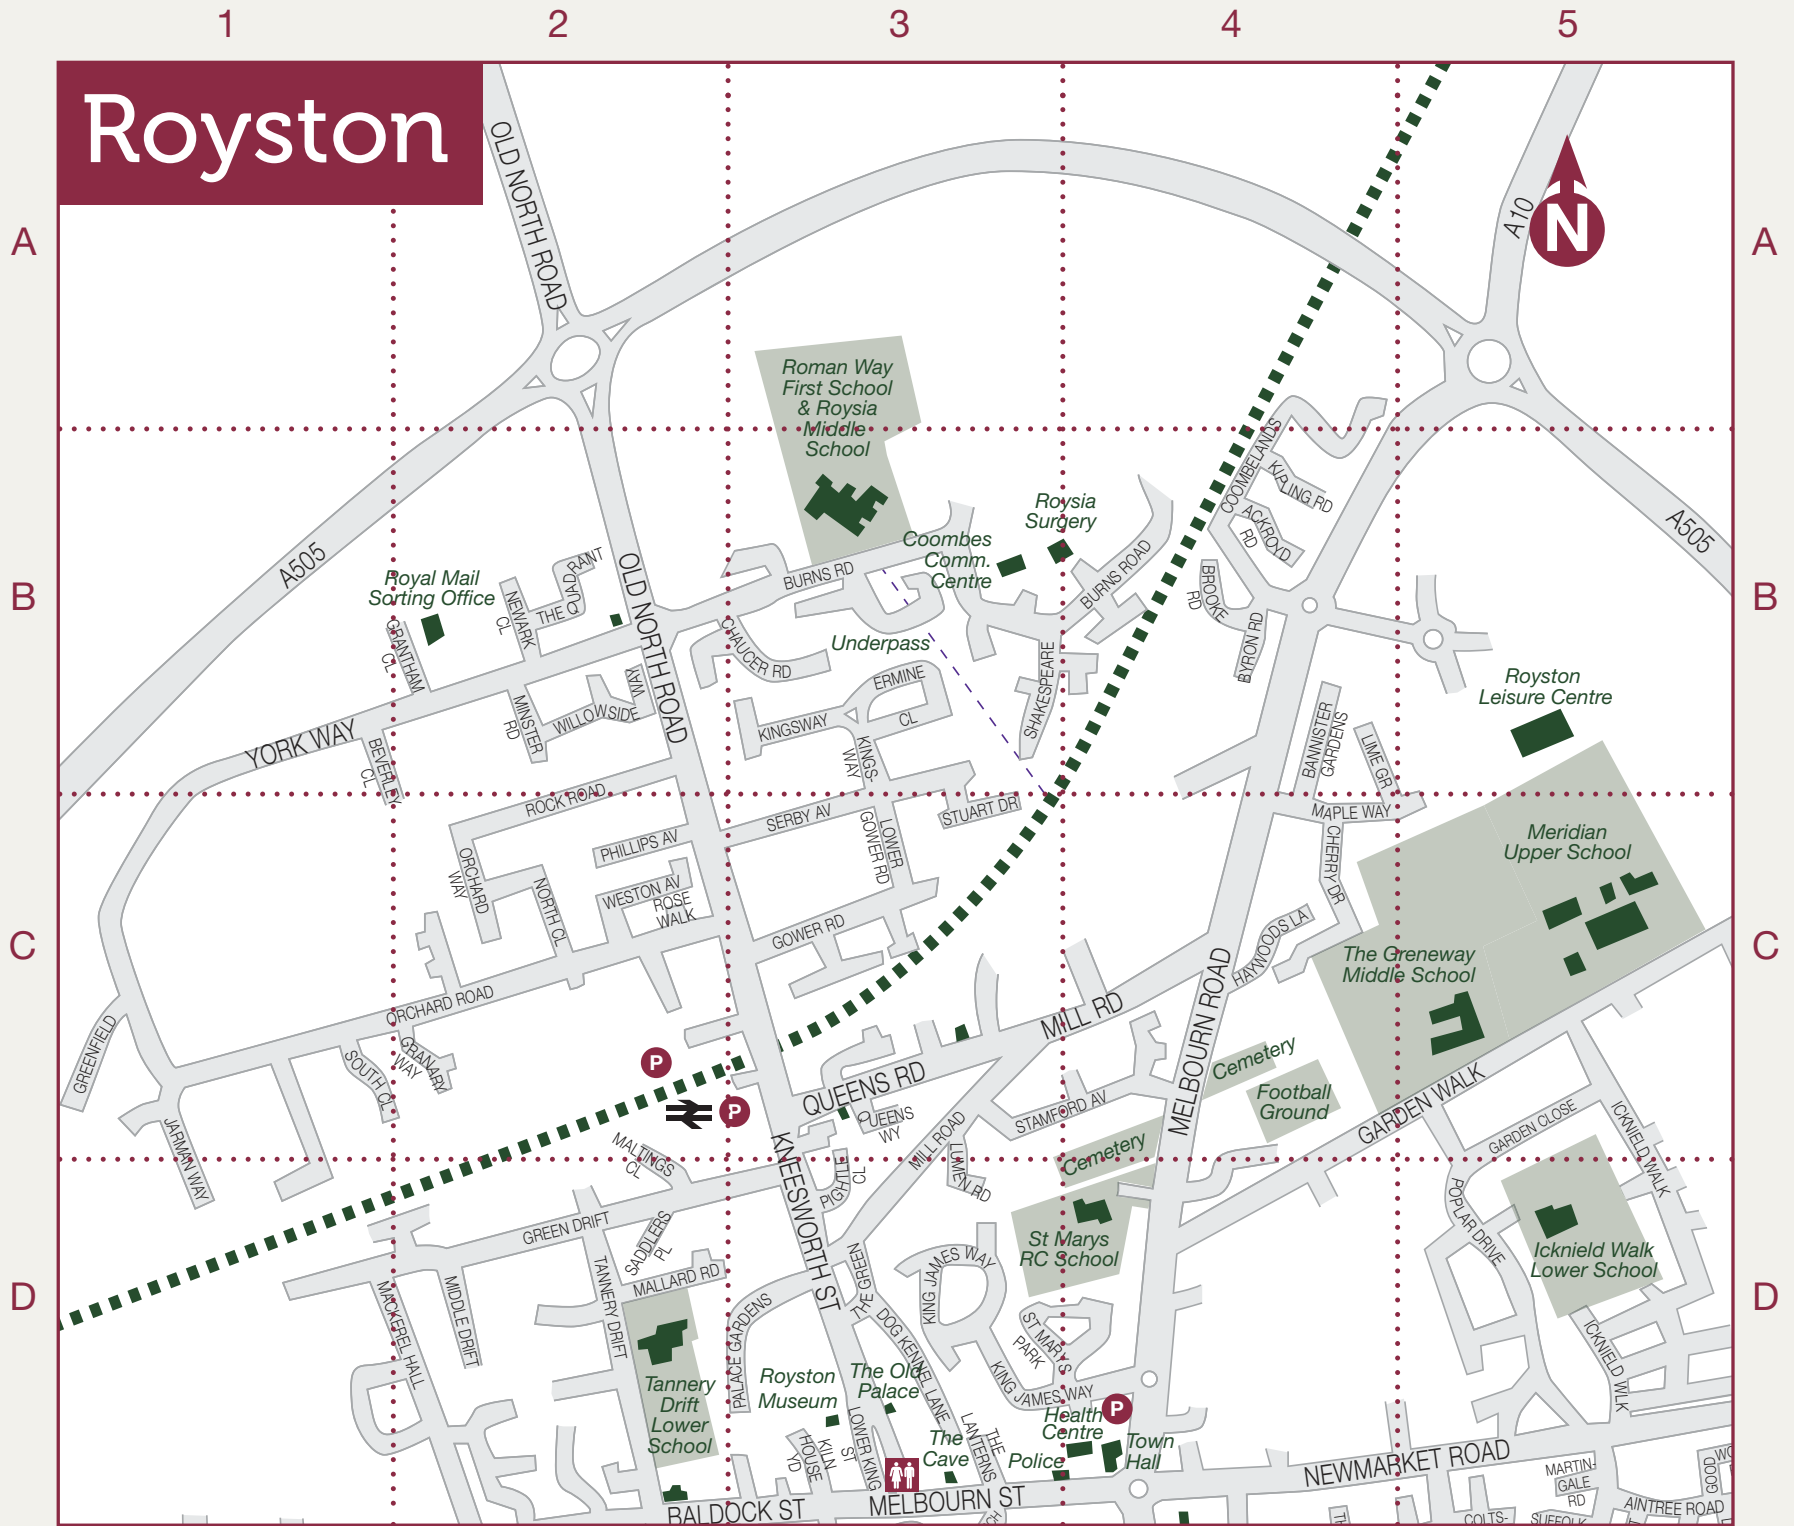

Royston

Town Centre

We apologise if we've missed listing somewhere that you shop. Please supply any details to our answering service on **01763 878 242**

ROYSTON FIRST
c/o Town Hall
Melbourn Street
Royston SG8 7DA
t 01763 878 242
e info@roystonfirst.com