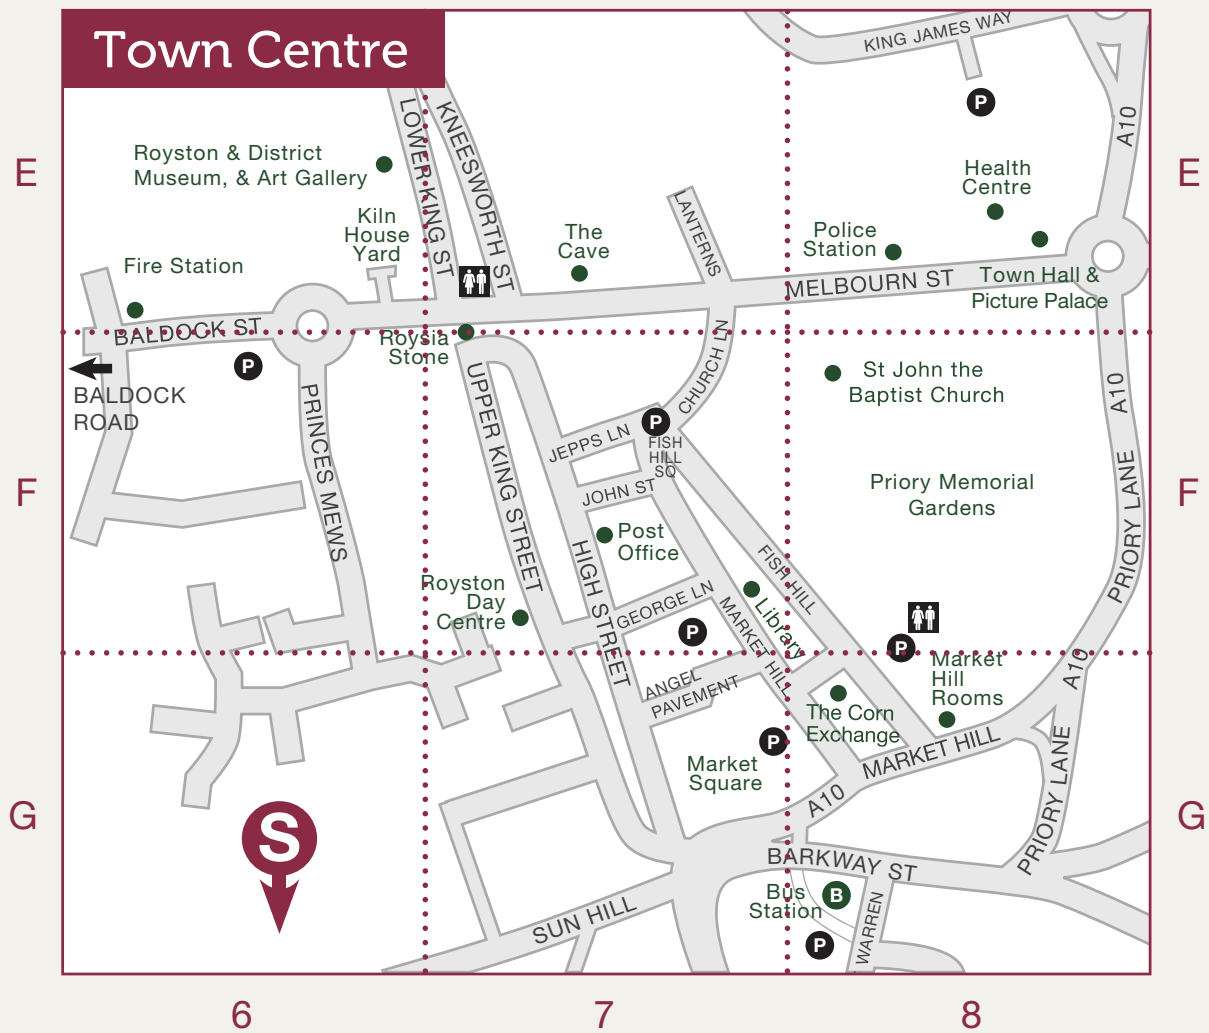

Town Centre

We apologise if we've missed listing somewhere that you shop. Please supply any details to our answering service on **01763 878 242**

ROYSTON FIRST
c/o Town Hall
Melbourn Street
Royston SG8 7DA
t 01763 878 242
e info@roystonfirst.com